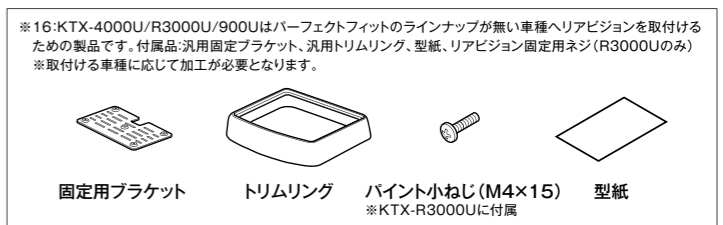

価格は全て標準小売価格(税別)です。

Table with columns for Manufacturer, Model Year, System Type (11.4, 10.1/10.2, 9-type LED), and Price. It lists various Toyota models like the Auris, Alphard, Ayris, Venza, and Proace, along with their corresponding camera kit models and prices.

Main table for Alpine rear vision systems. Columns include Manufacturer, Model Year, System Type (11.4, 10.1/10.2, 9-type LED), and Price. It covers a wide range of models from different manufacturers, including Toyota, Honda, Nissan, and others.

最新の対応車種一覧は、アルパインのホームページでご確認ください。▶

■メーカーオプションのナビゲーションシステム等、映像出力端子が装備されていないナビゲーションにはリアビジョンの接続ができない場合があります。リアビジョンを取付ける場合は、別売りの地デジチューナーやDVDプレーヤーなどを接続してご使用ください。...

※1:ブラケットを固定するため、ルーフライニングの一部を切り取る加工が必要になります。... ※15:[PCH-RM3505/PCX-RM3505/TMH-RM3205/TMX-RM3205/TMX-RM3005/TMX-R3200/R3000シリーズ取付けのご注意]